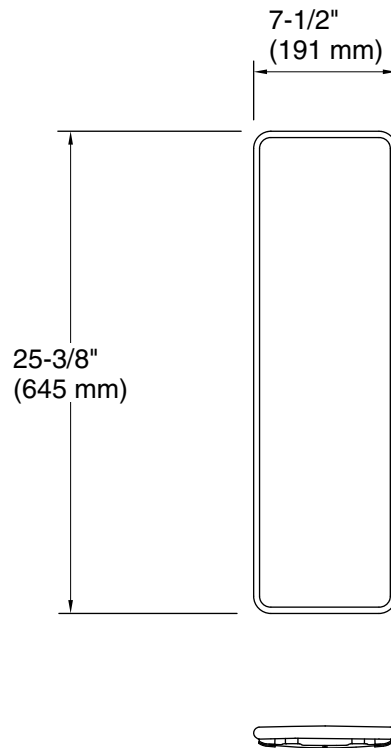

### Features

- For use with Bellwether 60" x 32" shower bases.

### Technical Information

All product dimensions are nominal.

Material: Aluminum